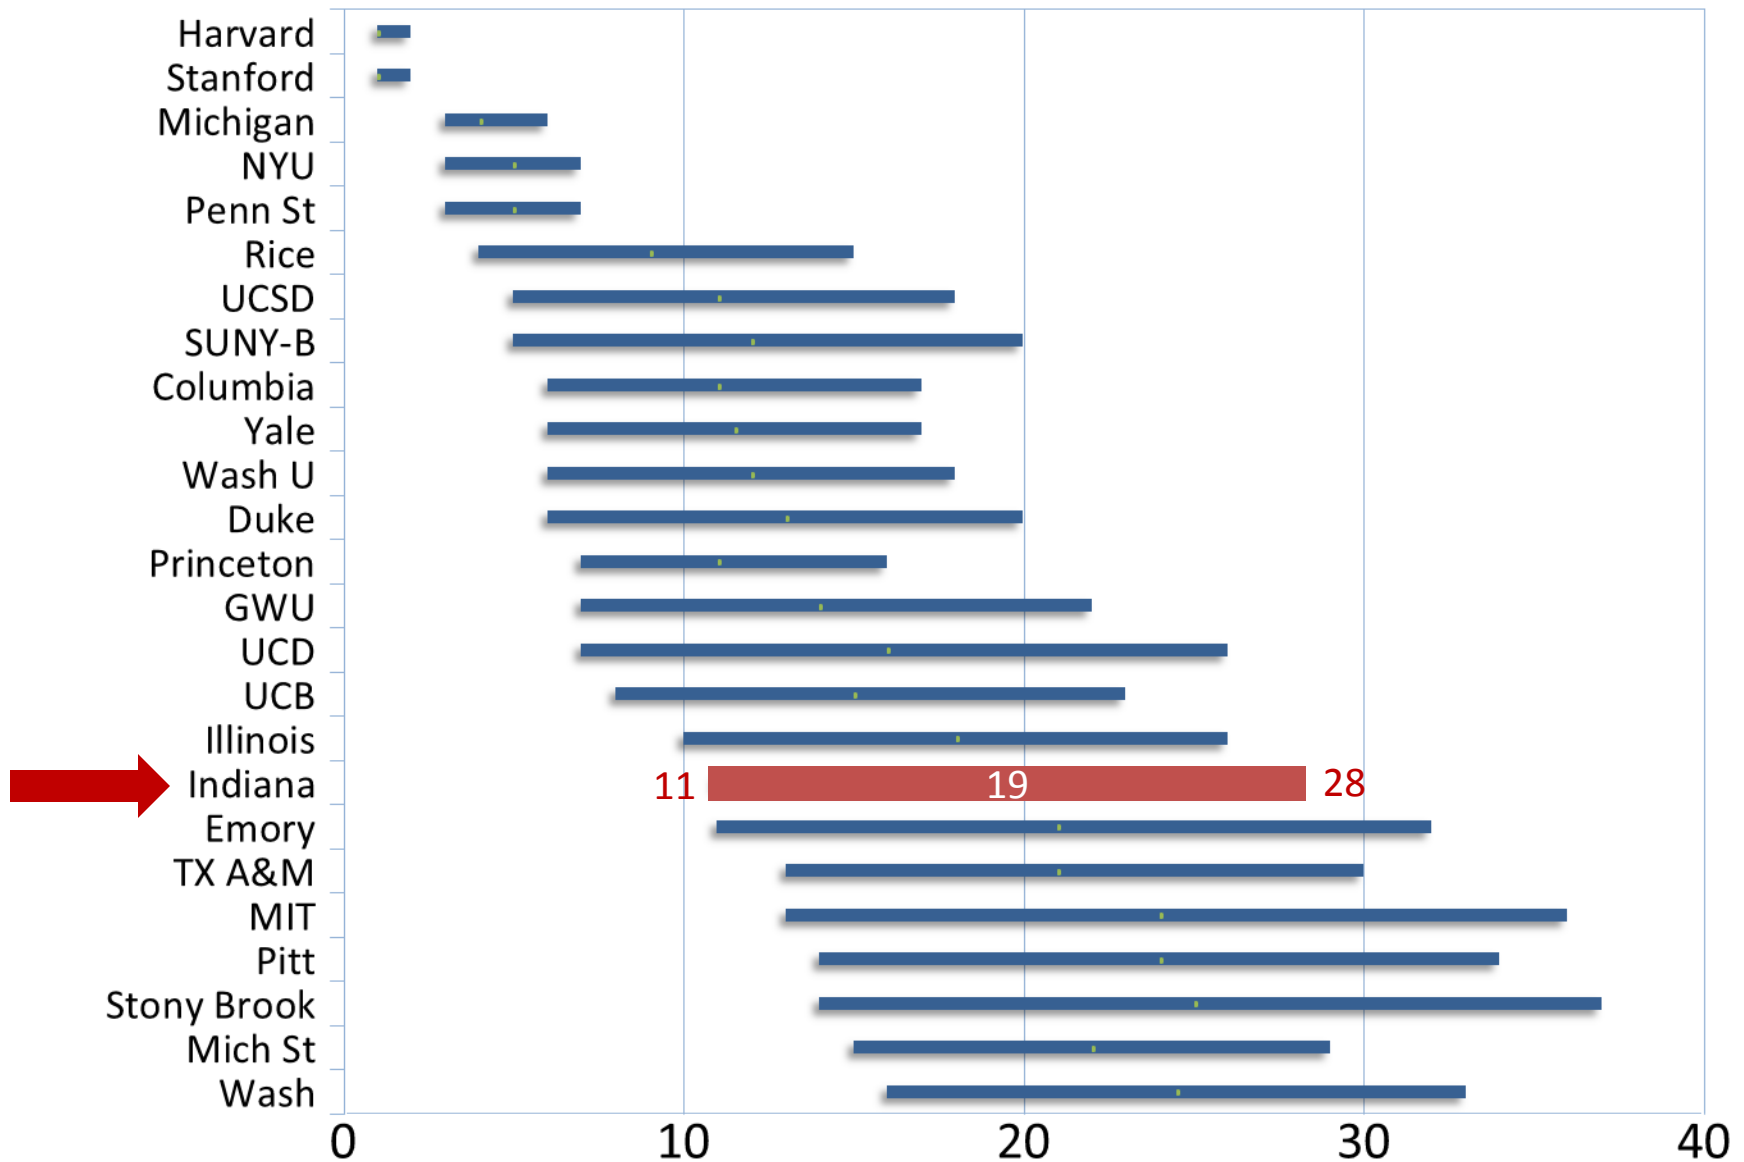

Survey and Regression Scores

CIC PROGRAMS

Explicit "S" Rankings (CIC)

Note: Sorted by median score

Implicit "R" Rankings (CIC)

Note: Sorted by median score

Research Productivity (CIC)

Note: Top 25 as sorted by median research productivity scores

Survey and Regression Scores

TOP 25 PROGRAMS (NATIONAL)

Explicit "S" Rankings (National)

Note: Top 25 as sorted by median score

Explicit "S" Rankings (National)

Note: Top 25 as sorted by 5th percentile score

Research Productivity (National)

Note: Top 25 as sorted by median research productivity scores

Selected Student-related Variables

GRADUATE PROGRAM

Student Support & Outcomes (CIC)

Note: Sorted by median score