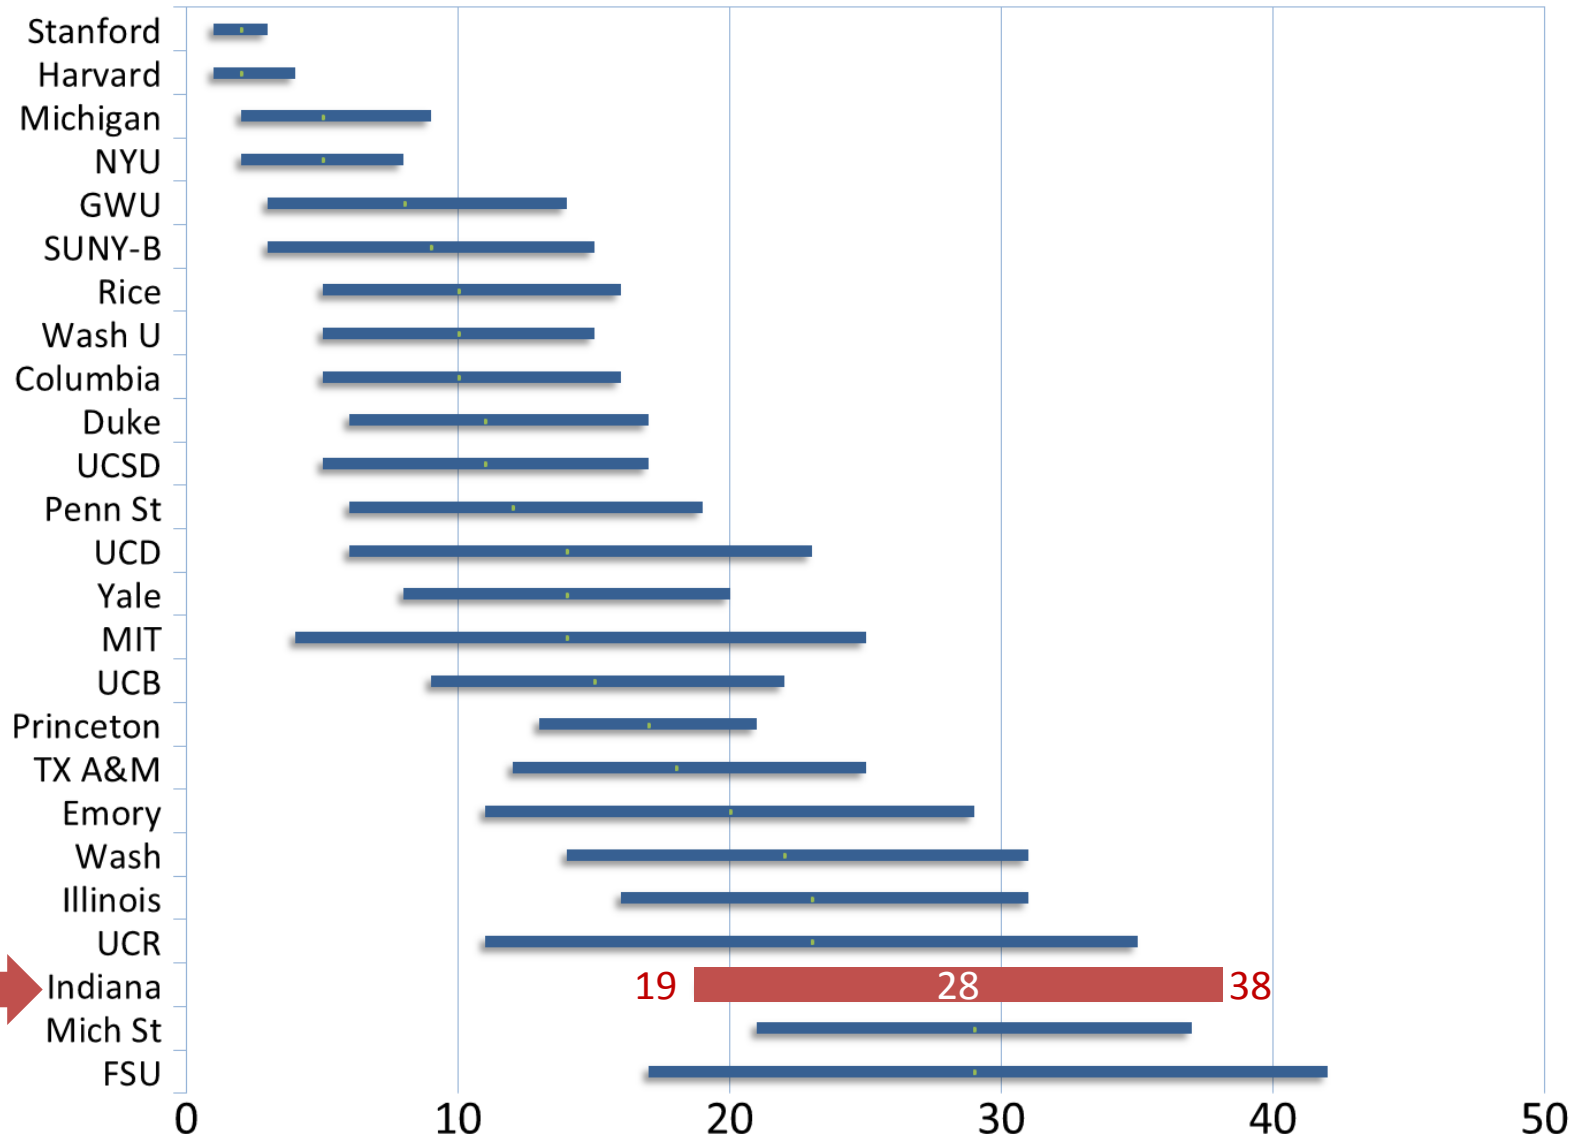

Survey and Regression Scores

CIC PROGRAMS

Explicit "S" Rankings (CIC)

Note: Sorted by median score

Implicit "R" Rankings (CIC)

Note: Sorted by median score

Research Productivity (CIC)

Note: Top 25 as sorted by median research productivity scores

Survey and Regression Scores

TOP 25 PROGRAMS (NATIONAL)

Explicit "S" Rankings (National)

Note: Top 25 as sorted by median score

Explicit "S" Rankings (National)

Note: Top 25 as sorted by 5th percentile score

Research Productivity (National)

Note: Top 25 as sorted by median research productivity scores

Selected Student-related Variables

GRADUATE PROGRAM

Student Support & Outcomes (CIC)

Note: Sorted by median score