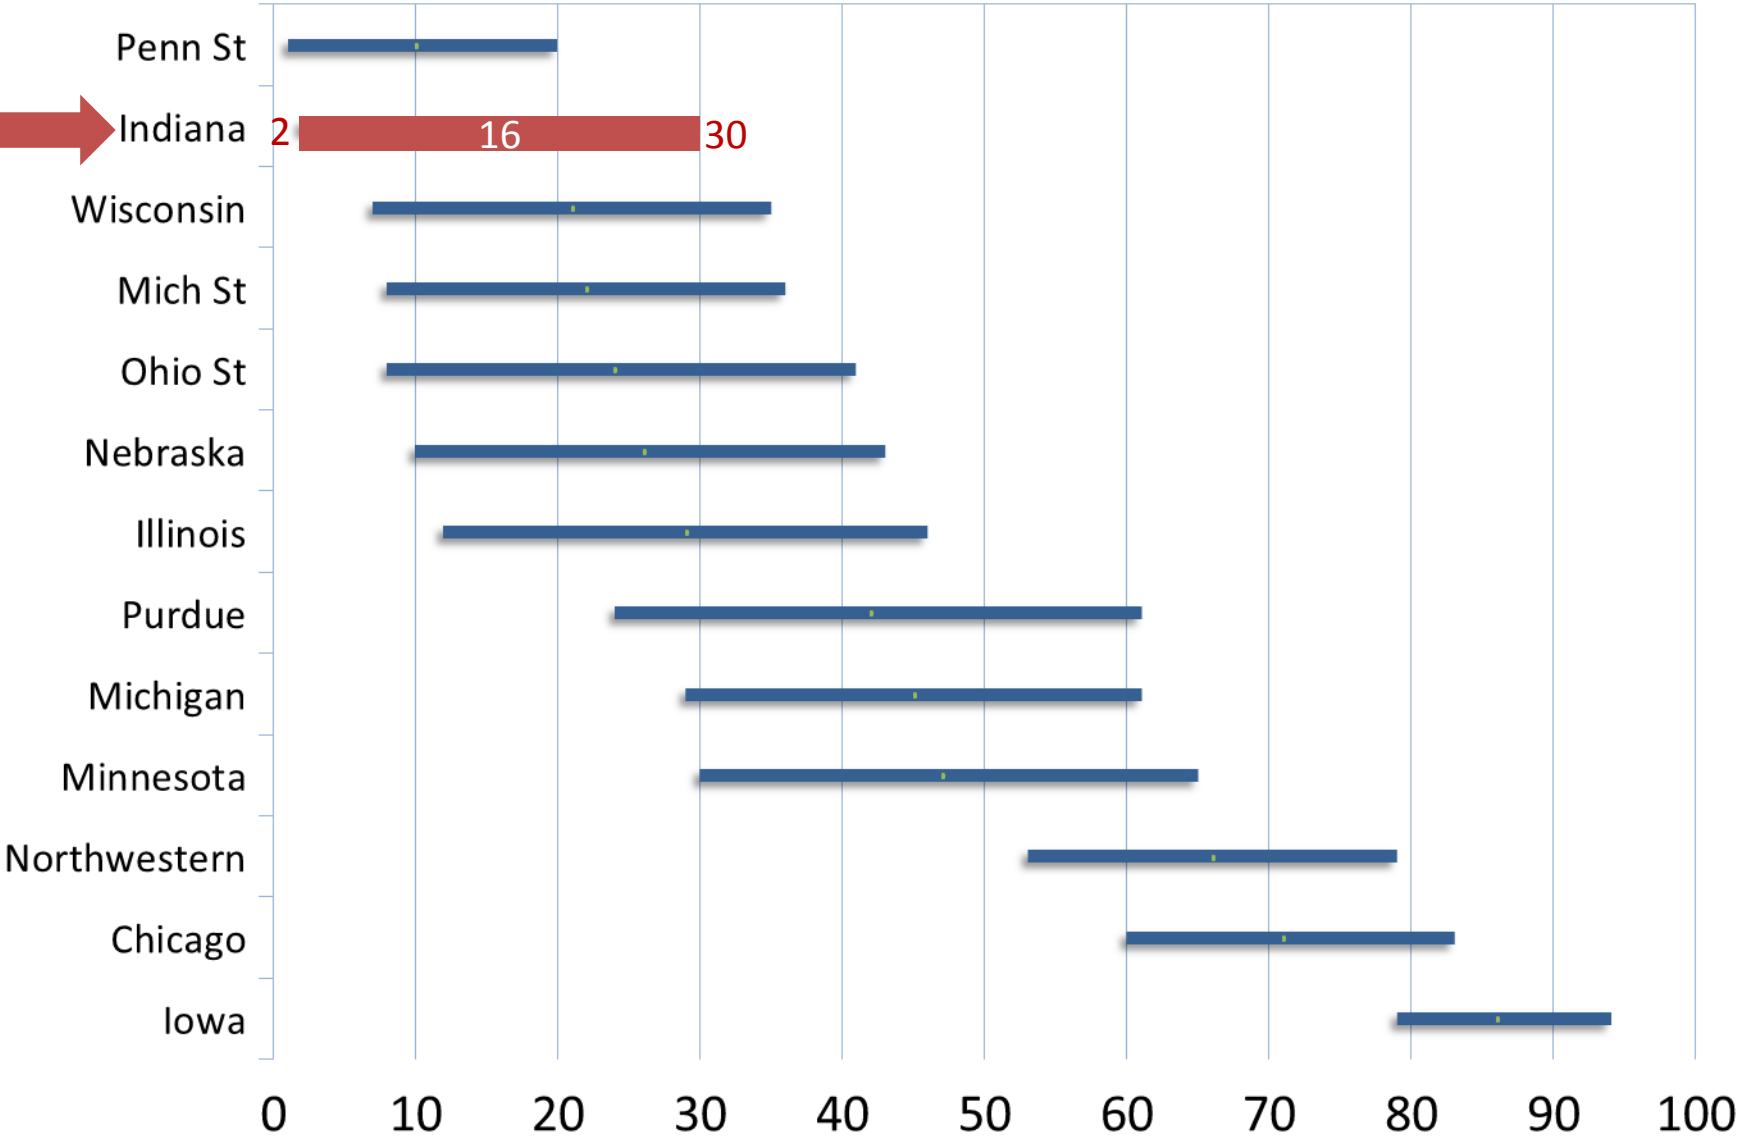

Survey and Regression Scores

CIC PROGRAMS

Explicit "S" Rankings (CIC)

Note: Sorted by median score

Implicit "R" Rankings (CIC)

Note: Sorted by median score

Research Productivity (CIC)

Note: Top 25 as sorted by median research productivity scores

Survey and Regression Scores

TOP 25 PROGRAMS (NATIONAL)

Explicit "S" Rankings (National)

Note: Top 25 as sorted by median score

Explicit "S" Rankings (National)

Note: Top 25 as sorted by 5th percentile score

Research Productivity (National)

Note: Top 25 as sorted by median research productivity scores

Selected Student-related Variables

GRADUATE PROGRAM

Student Support & Outcomes (CIC)

Note: Sorted by median score

Student Support & Outcomes (National)

Note: Top 25 as sorted by median scores for student support & outcomes

Student Support & Outcomes (National)

Note: Top 25 as sorted by median scores for student support & outcomes