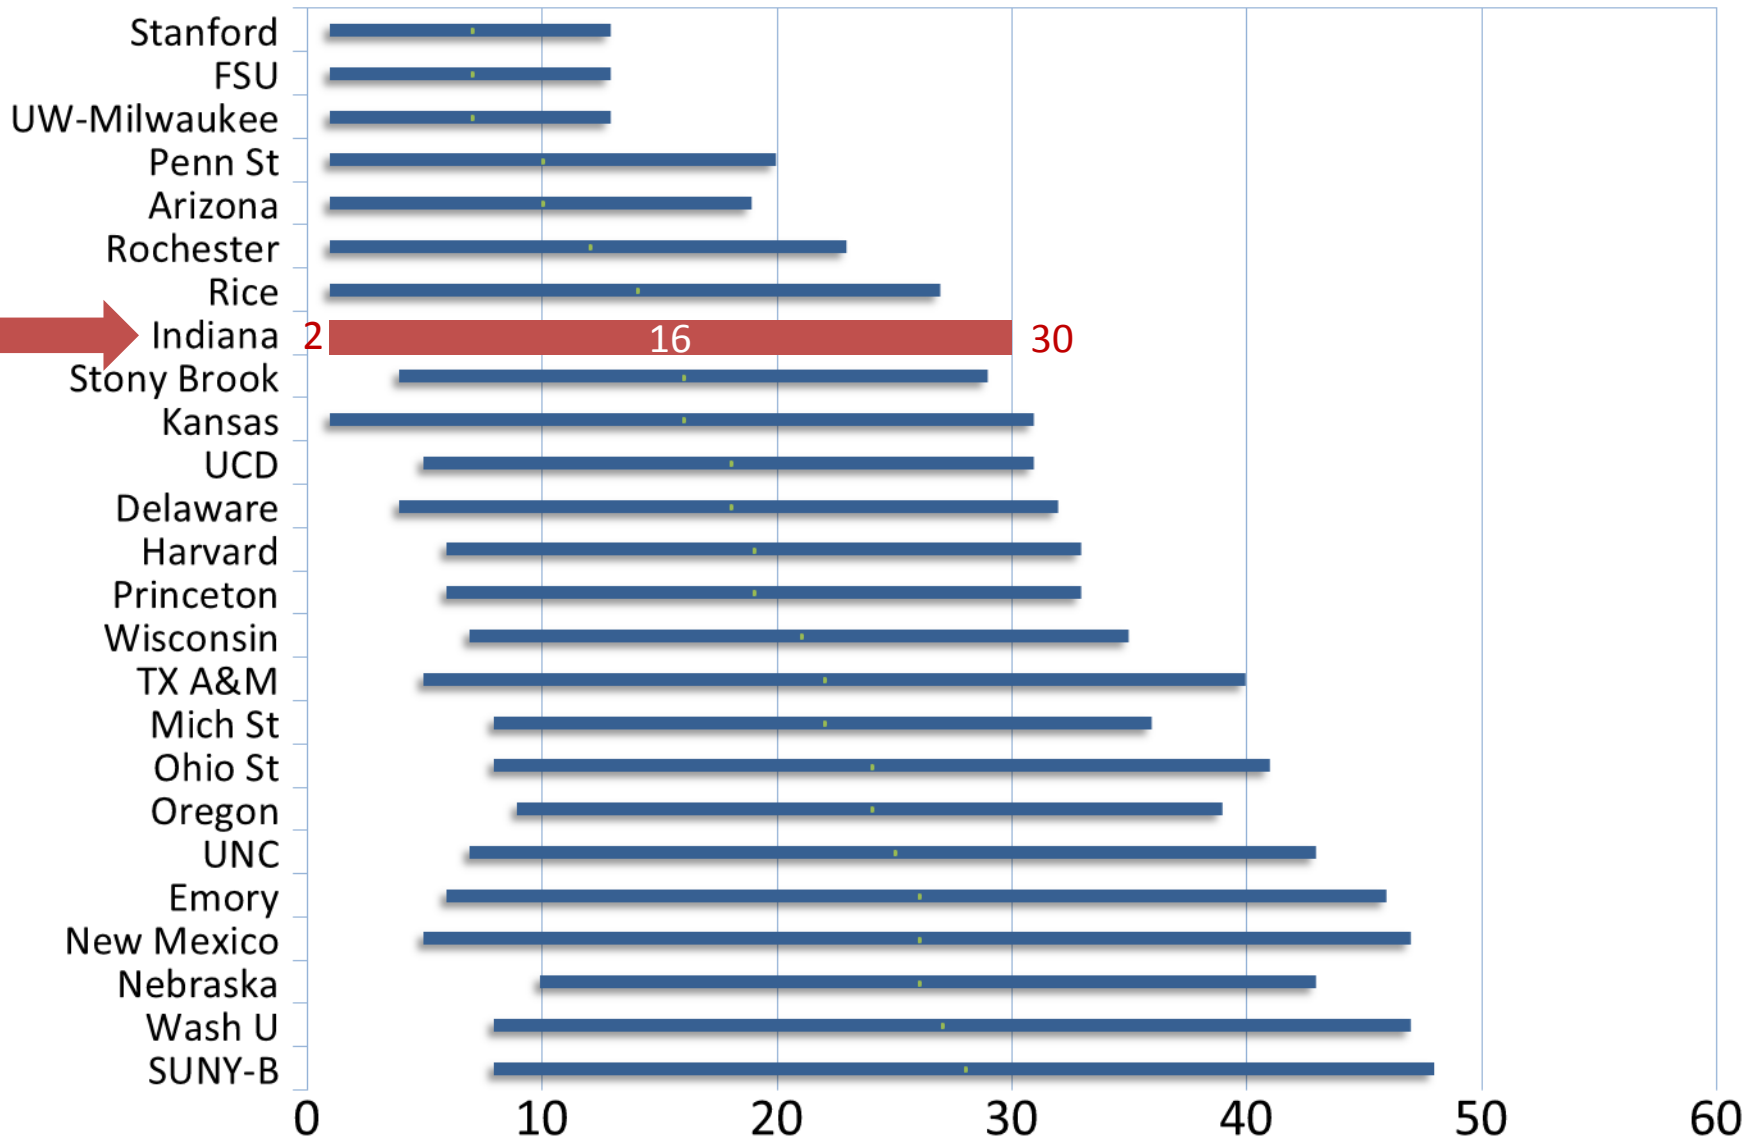

Survey and Regression Scores

TOP 25 PROGRAMS (NATIONAL)

Explicit "S" Rankings (National)

Note: Top 25 as sorted by median score

Explicit "S" Rankings (National)

Note: Top 25 as sorted by 5th percentile score

Research Productivity (National)

Note: Top 25 as sorted by median research productivity scores

Selected Student-related Variables

GRADUATE PROGRAM

Student Support & Outcomes (CIC)

Note: Sorted by median score

Student Support & Outcomes (National)

Note: Top 25 as sorted by median scores for student support & outcomes

Student Support & Outcomes (National)

Note: Top 25 as sorted by median scores for student support & outcomes