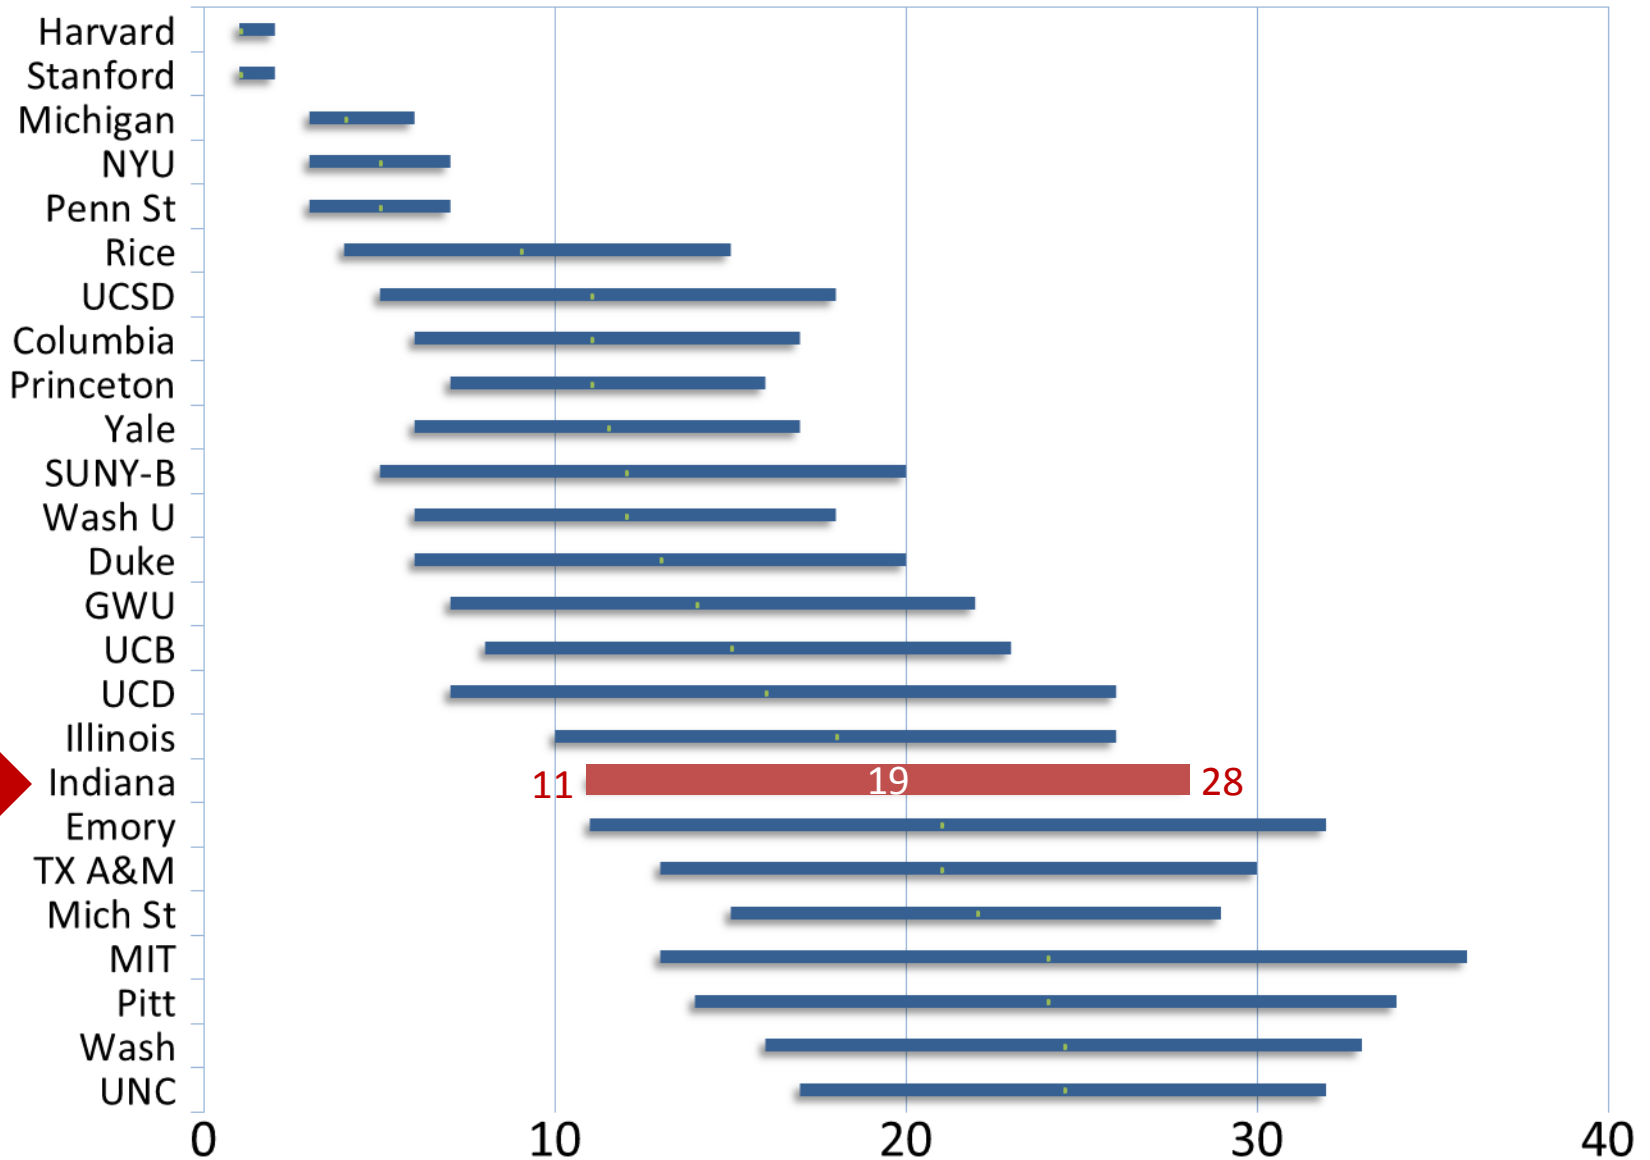

Survey and Regression Scores

CIC PROGRAMS

Explicit "S" Rankings (CIC)

Note: Sorted by median score

Implicit "R" Rankings (CIC)

Note: Sorted by median score

Research Productivity (CIC)

Note: Top 25 as sorted by median research productivity scores

Survey and Regression Scores

TOP 25 PROGRAMS (NATIONAL)

Explicit "S" Rankings (National)

Note: Top 25 as sorted by median score

Explicit "S" Rankings (National)

Note: Top 25 as sorted by 5th percentile score