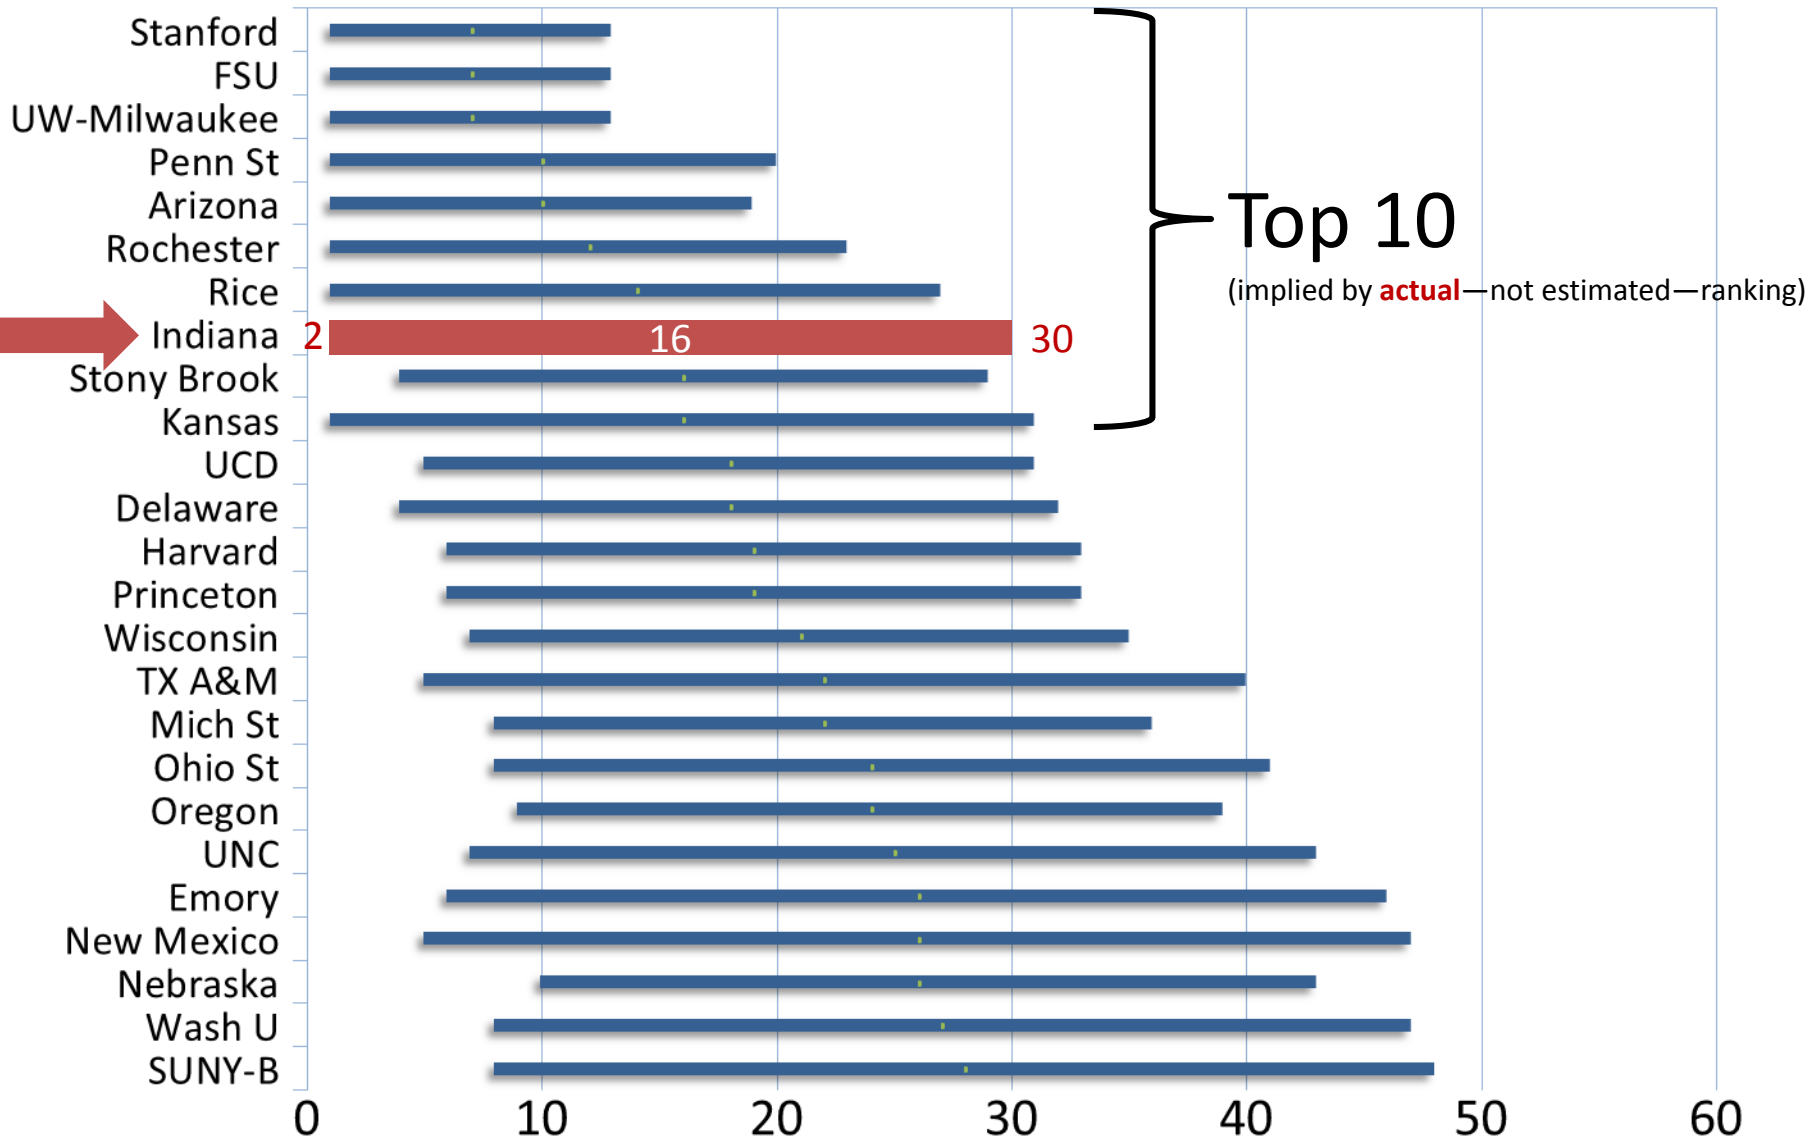

Student Support & Outcomes (National)

Note: Top 25 as sorted by median scores for student support & outcomes