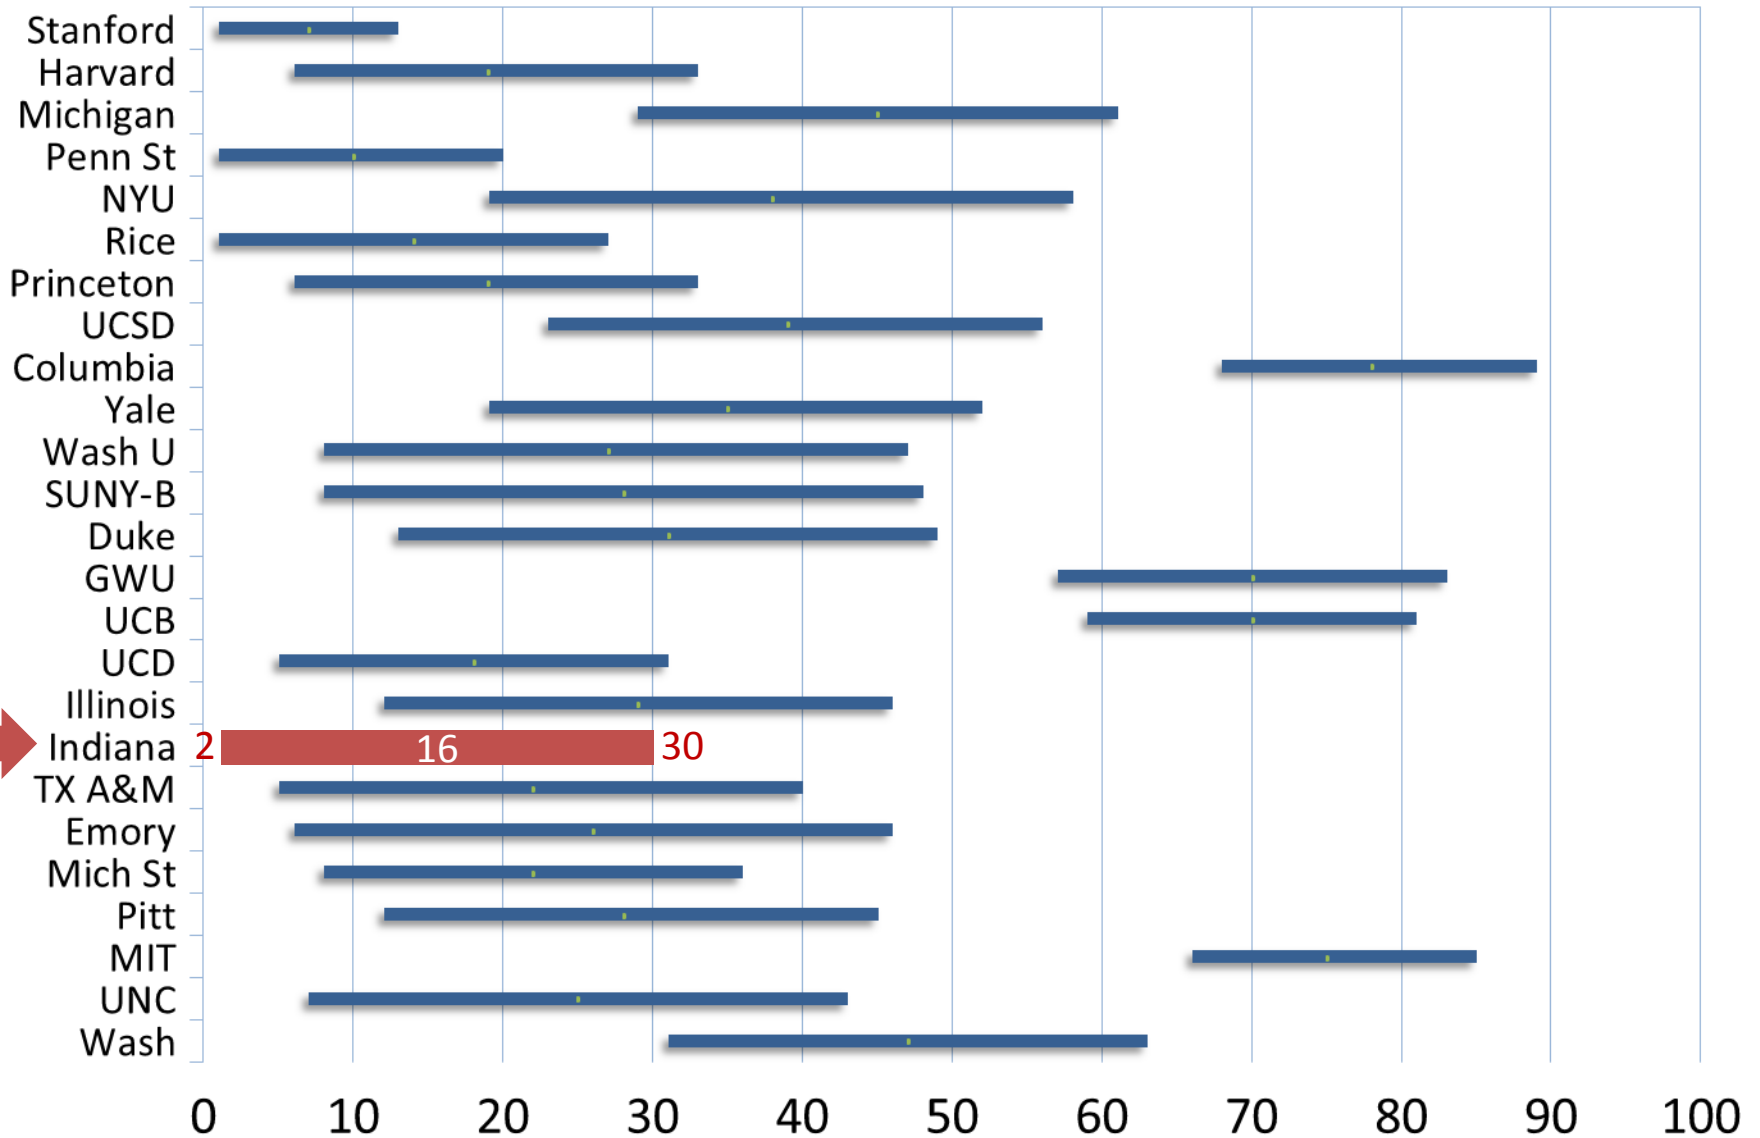

Student Support & Outcomes

Top 25 Departments by Academic Reputation

Note: Sample of "Top 25" as sorted by median "S" scores / Data shown here is about student support